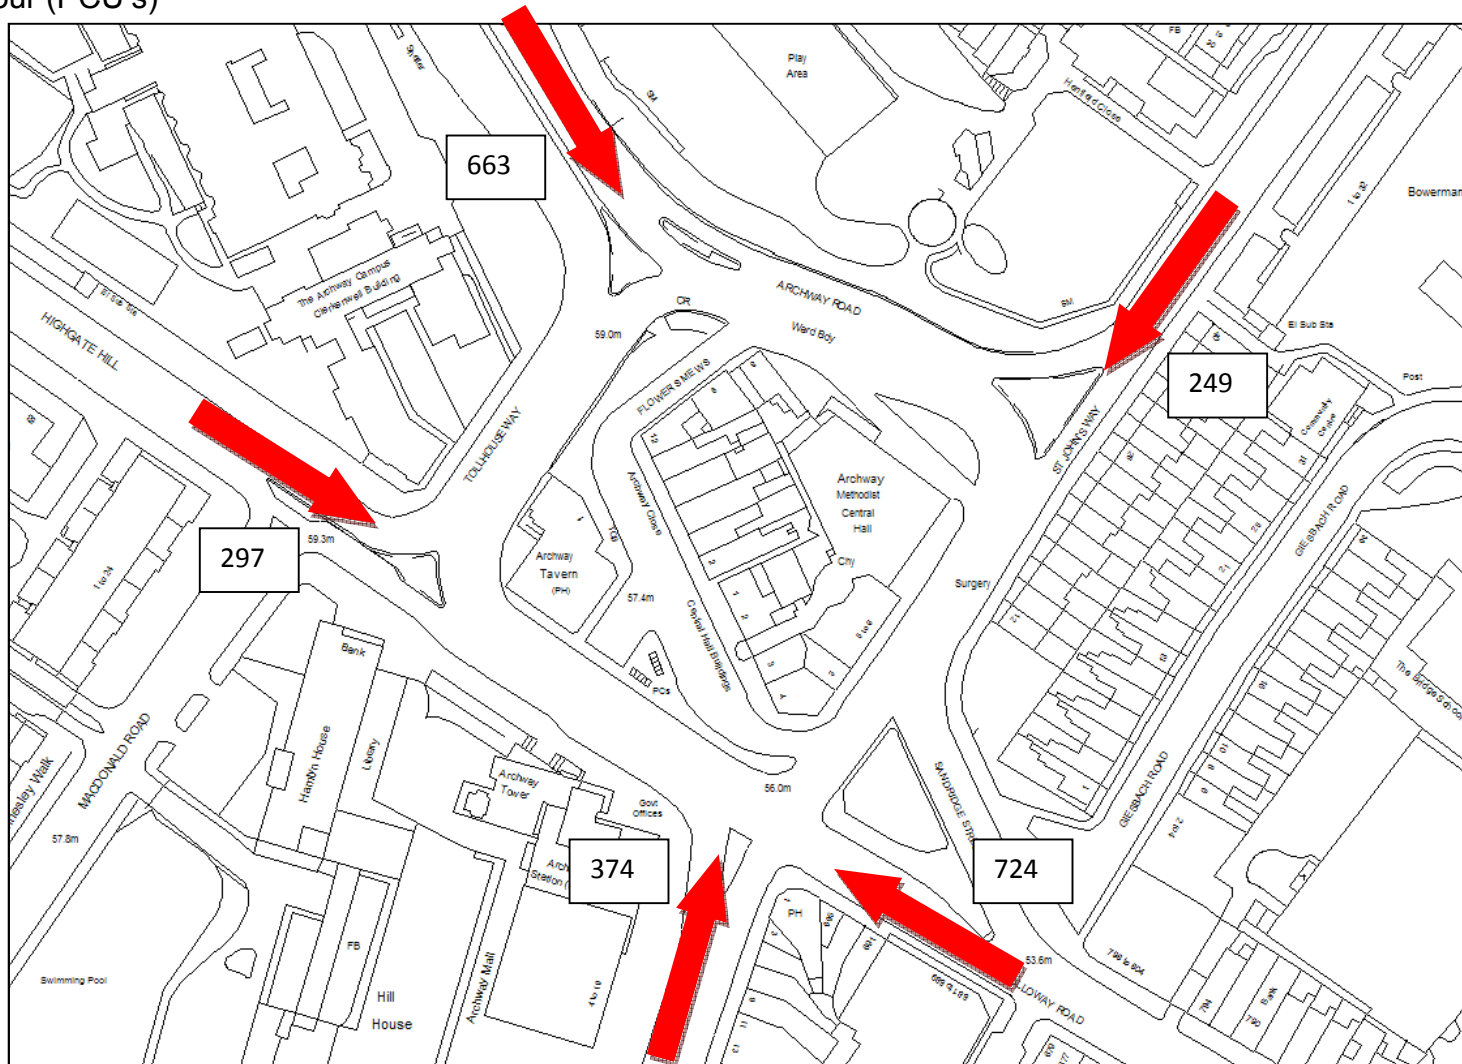

# Summary of TfL Traffic Counts: 13<sup>th</sup> – 20<sup>th</sup> November 2013

AM Peak Hour (PCU's)

# Inter Peak Hour (PCU's)

PM Peak Hour (PCU's)