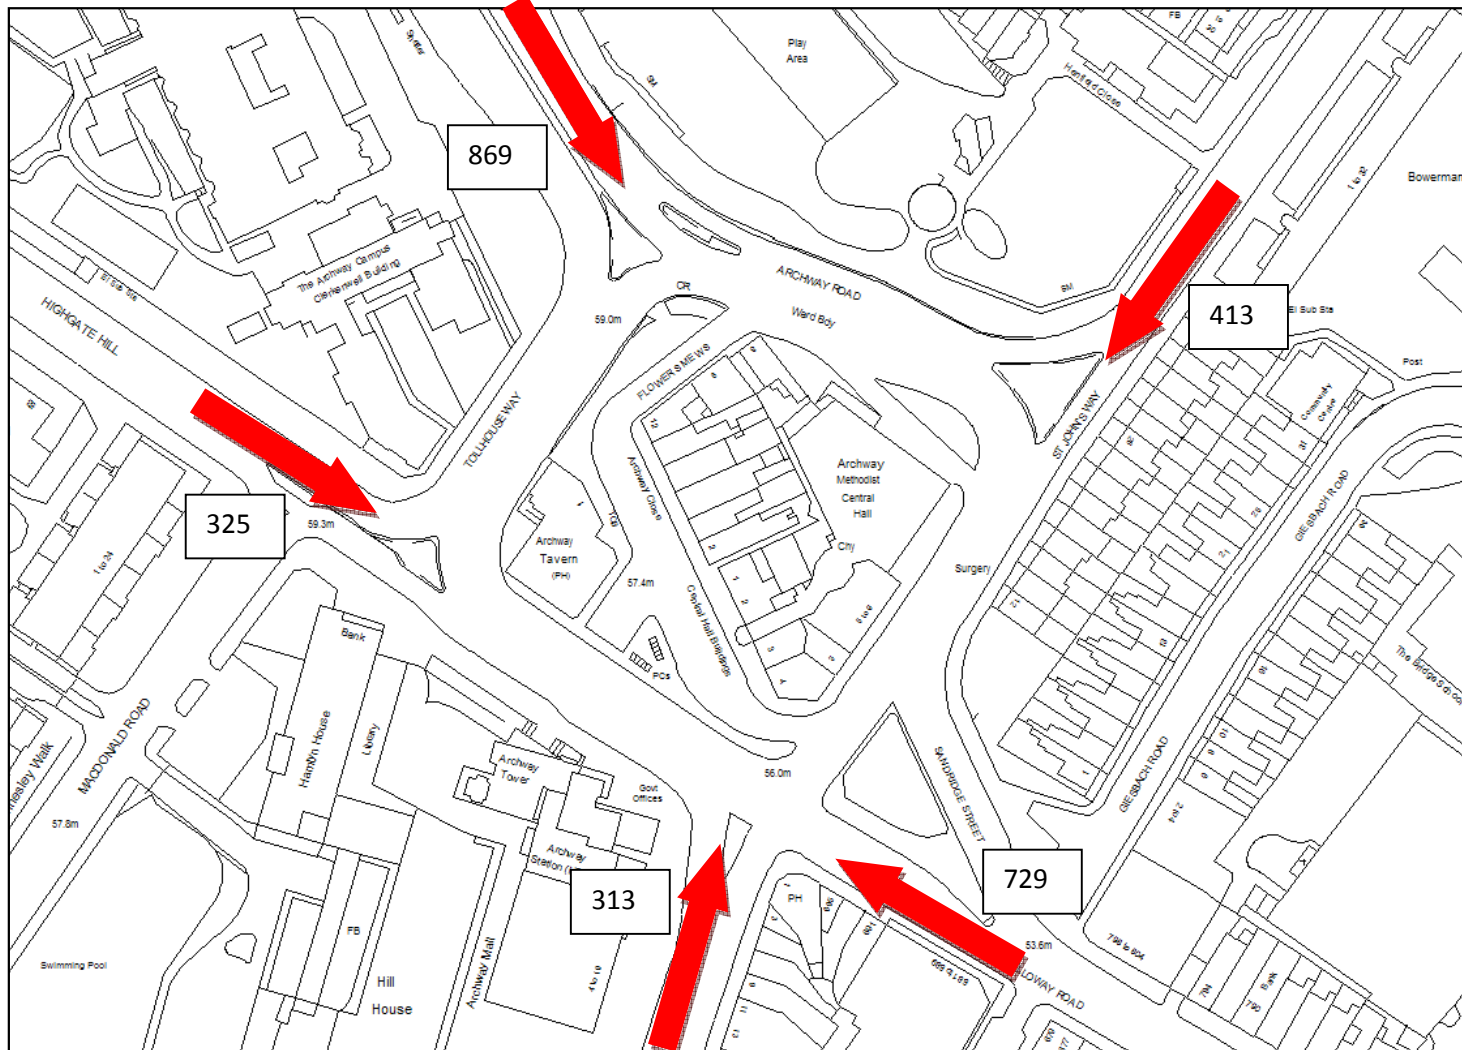

# Summary of TfL Traffic Counts: 13<sup>th</sup> – 20<sup>th</sup> November 2013

AM Peak Hour (PCU's)

# Inter Peak Hour (PCU's)

PM Peak Hour (PCU's)